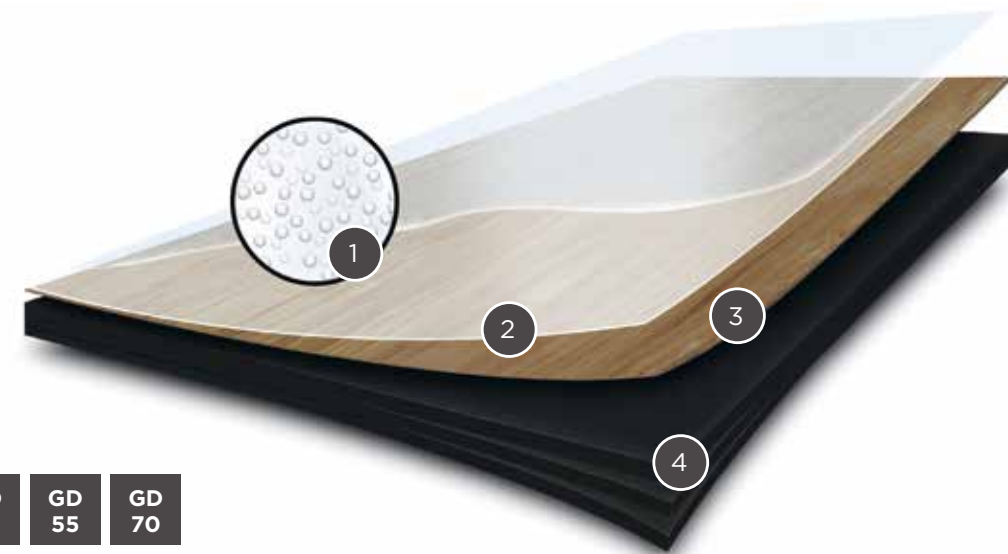

Design Flooring to Glue Down | Designboden zum Verkleben

**GD
30**

**GD
55**

**GD
70**

Glue Down

1. Duraspect™ Extreme Surface Protectant
2. Clear vinyl wear layer
3. High-resolution printed decorative film
4. Solid vinyl base

1. Duraspect™ Extreme Surface Protectant
2. Klare Vinyl-Nutzschrift
3. Dekorfoliendruck in hoher Auflösung
4. Basis aus dickem massivem Vinyl