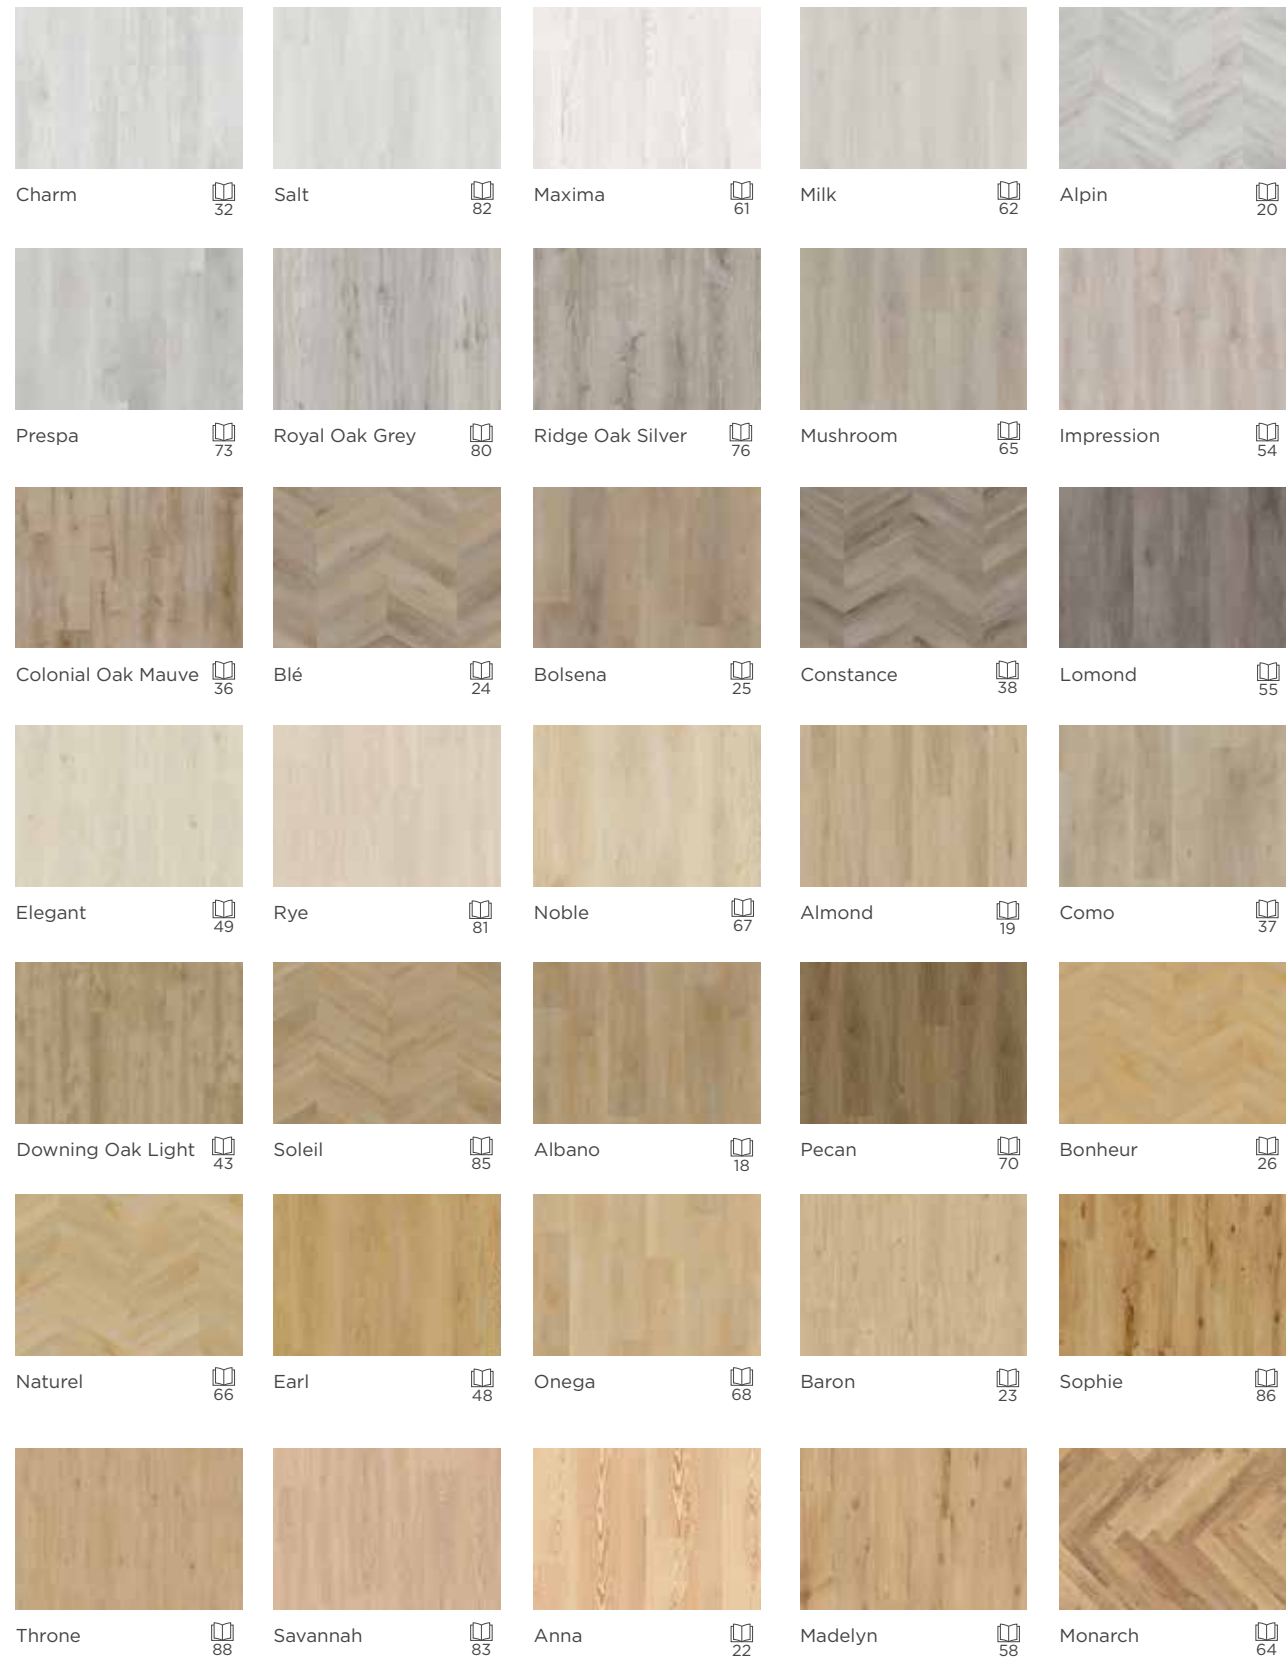

LVT Flooring Overview by color

LVT-Bodenbelag Übersicht nach Farben