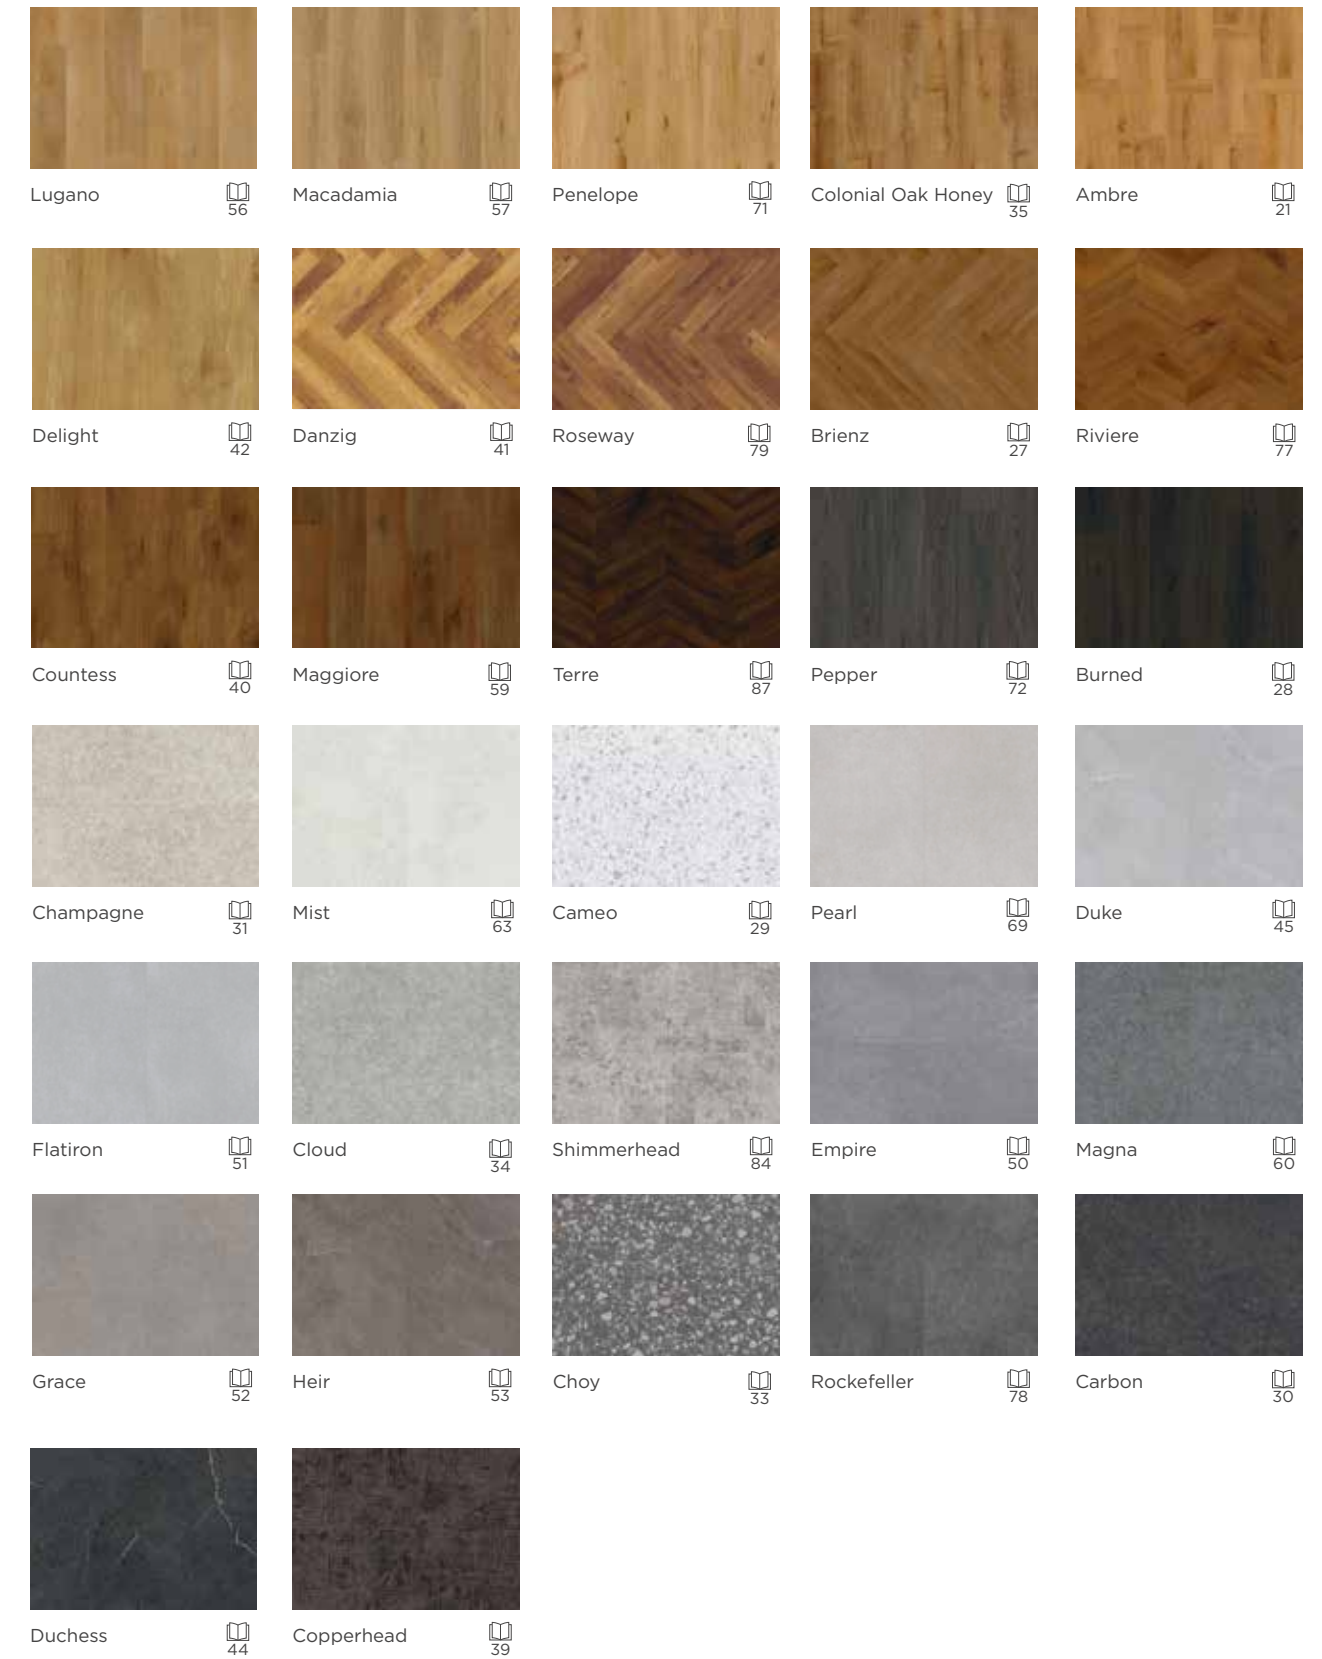

LVT Flooring Overview by color

LVT-Bodenbelag Übersicht nach Farben